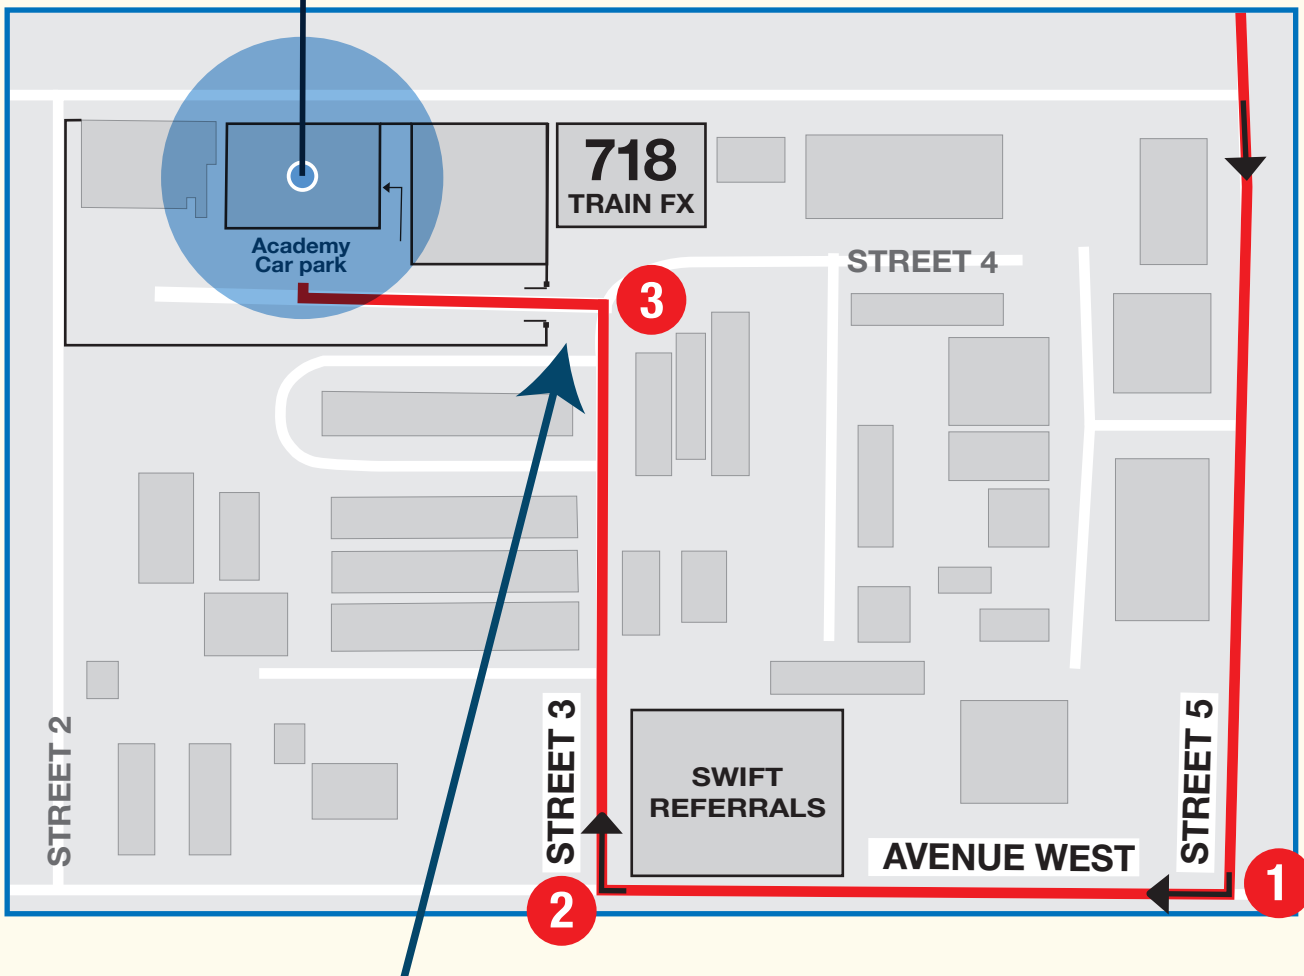

HOW TO FIND US

DIRECTIONS/LOCATION

BEIJER REF
Academy

Unit 609, Street 3, Thorp Arch Trading Estate, Wetherby

Post Code: **LS23 7FS**

Tel: **0800 077 8436**

The postcode will **NOT** take you directly to the Academy. Once on Thorp Arch Trading Estate please use this map.

 what3words

[thinking.unionists.hostels.](https://www.what3words.com/thinking.unionists.hostels)

Beijer Ref Academy - Unit 609

BEIJER REF
Academy

At the end of Street 5

1 TURN RIGHT
onto Avenue West.

After Swift Referrals

2 TURN RIGHT
onto Street 3.

When Train FX is facing you

3 TURN LEFT
Enter gated area.

Beijer Ref Academy, Unit 609, Street 3, Thorp Arch Trading Estate, Wetherby, LS23 7FS
Tel: 0800 077 8436

Training for a Sustainable Future